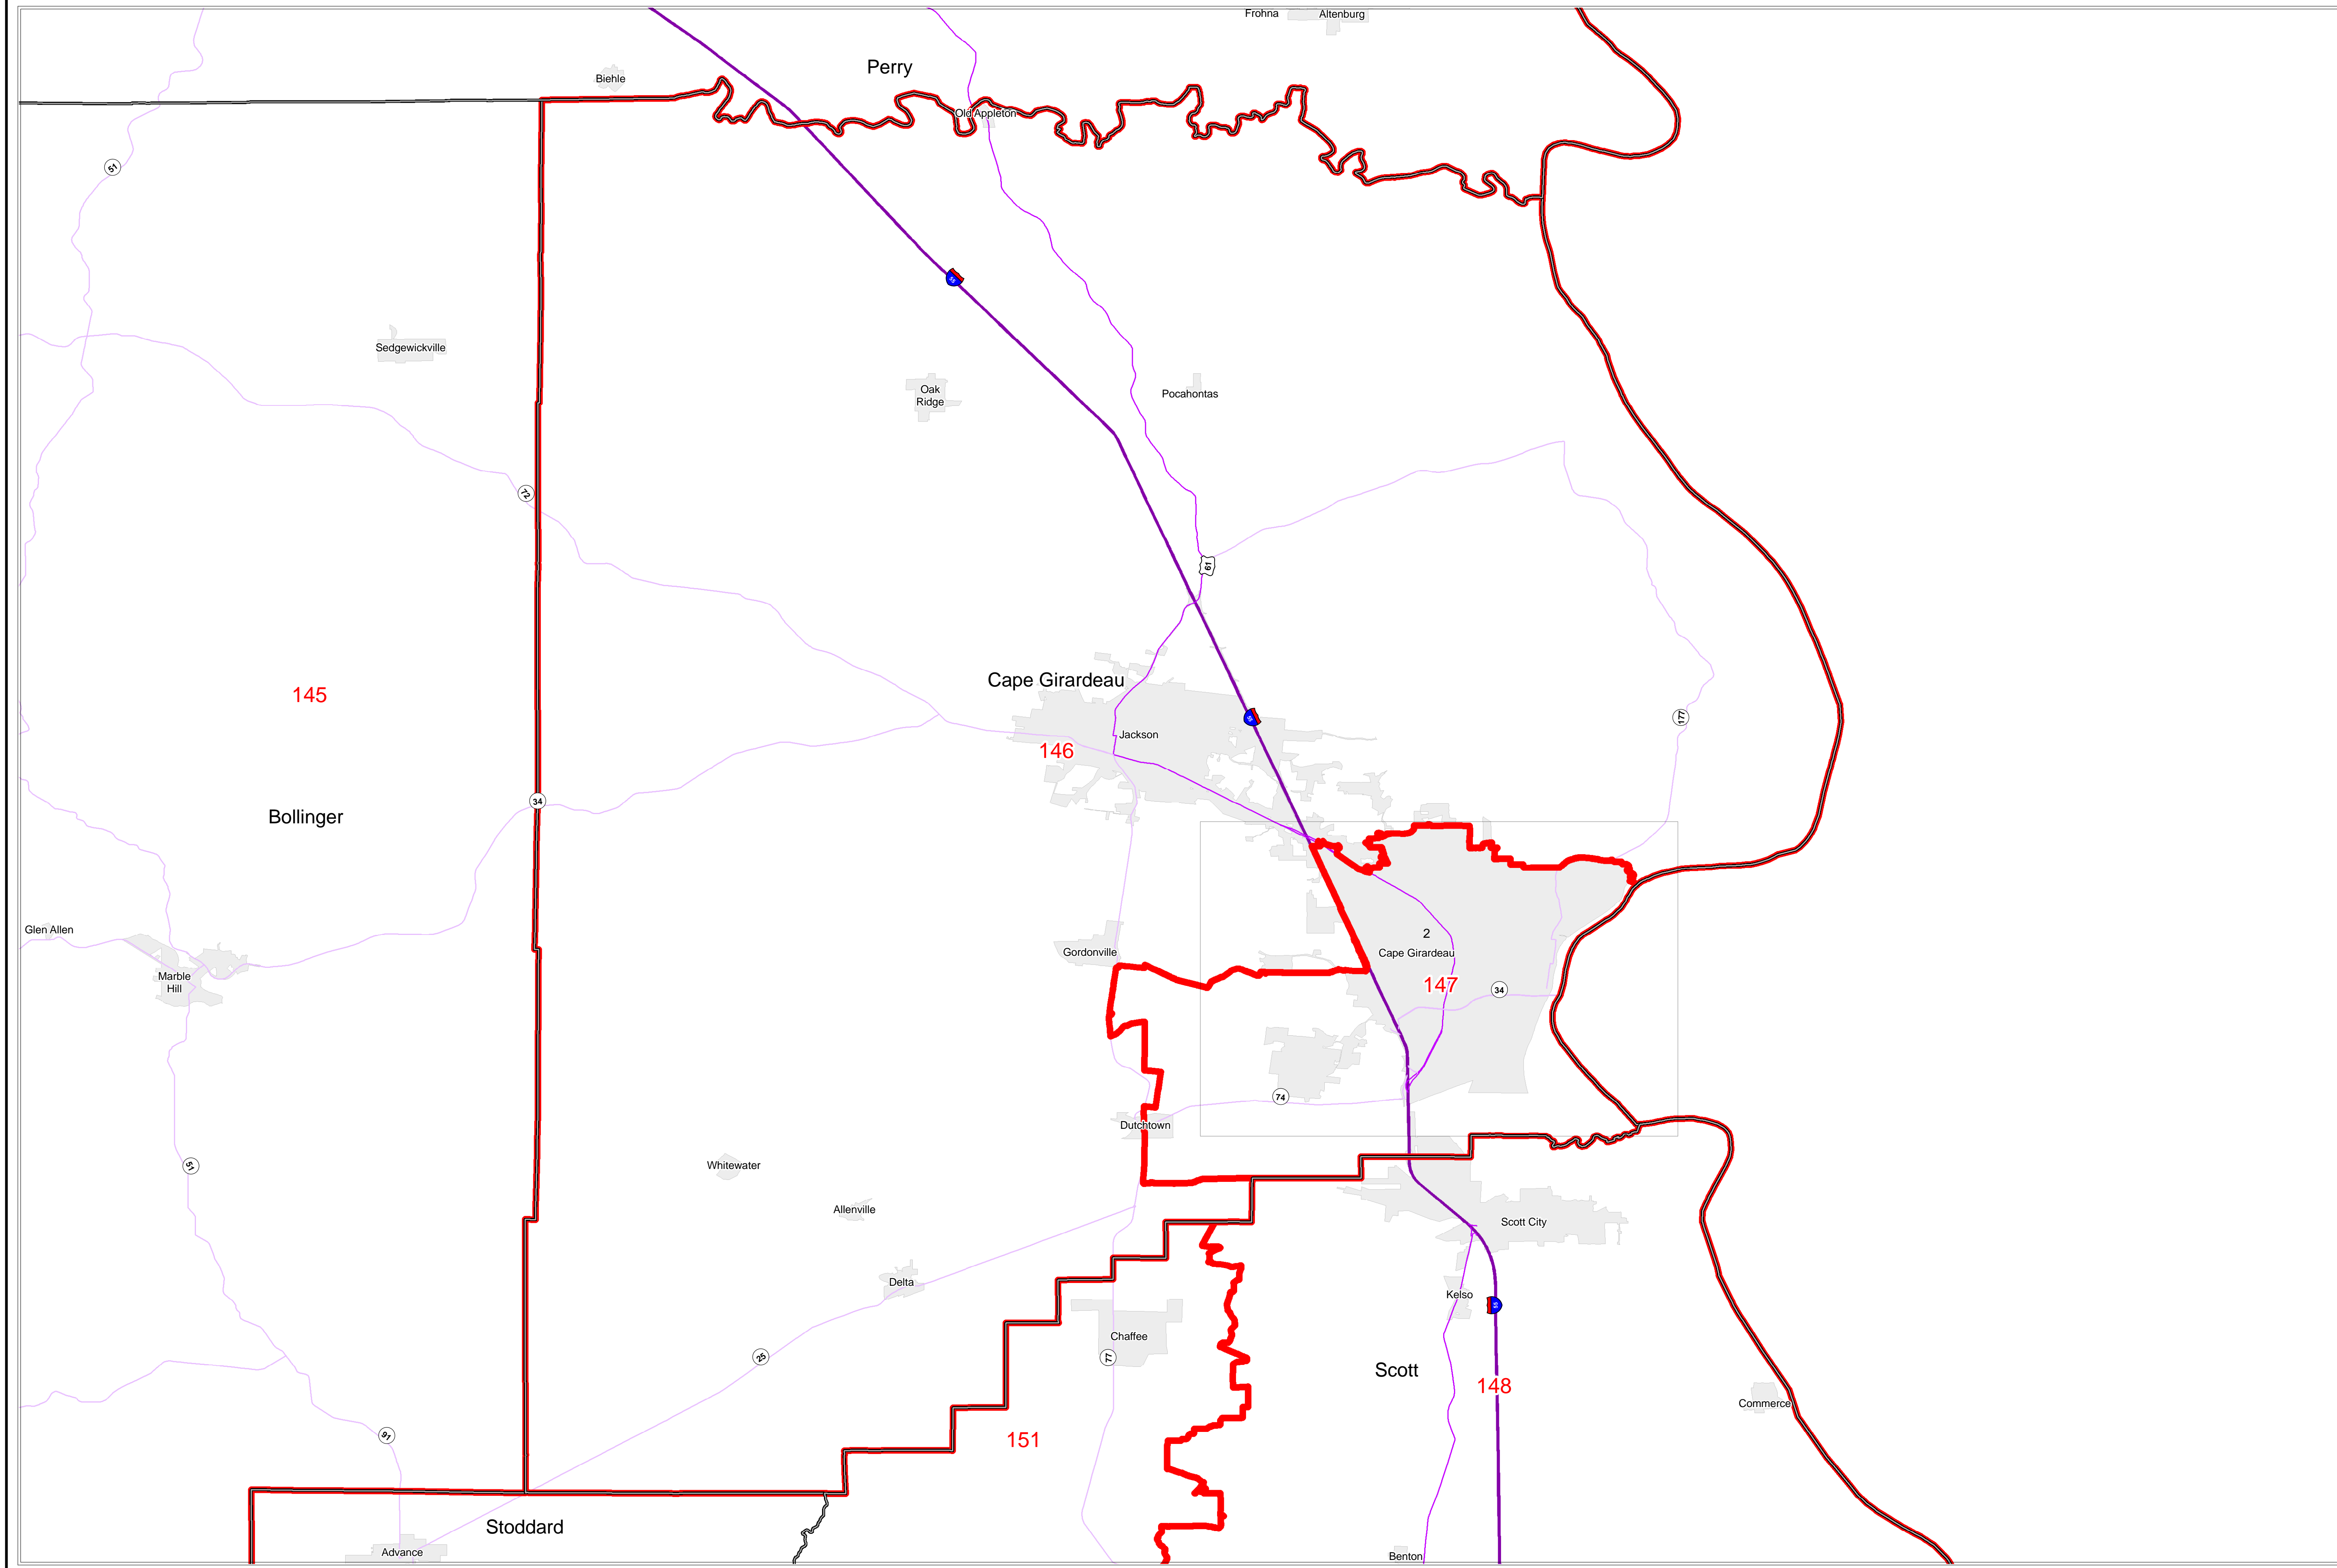

House Apportionment Plan 2011

Missouri Appellate Apportionment Commission

Cape Girardeau County